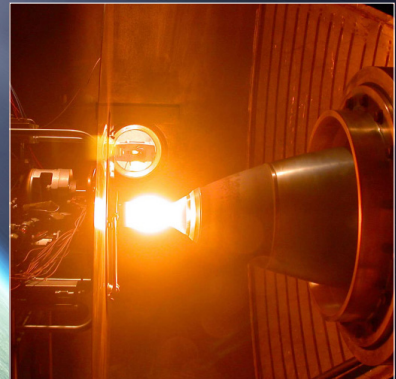

Aerojet Rocketdyne

Satellite Propulsion

Monopropellant Rocket Engines
Bipropellant Rocket Engines
Electric Propulsion Sub-Systems

Aerojet Rocketdyne

Aerojet Rocketdyne provides the most comprehensive portfolio of satellite propulsion in the industry, offering an unbiased approach on everything from solid and liquid, to gas and electric systems. We work with our customers to find the best solutions for their propulsion needs, calling upon more than 70 years of engineering expertise in launch vehicle and satellite operations with unprecedented mission success.