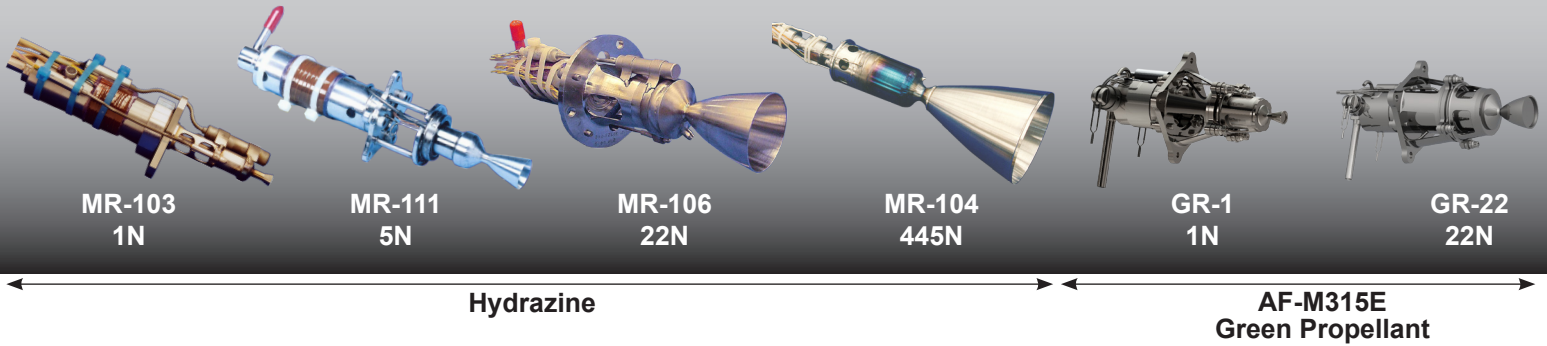

Aerojet Rocketdyne

Aerojet Rocketdyne provides the most comprehensive portfolio of satellite propulsion in the industry, offering an unbiased approach on everything from solid and liquid, to gas and electric systems. We work with our customers to find the best solutions for their propulsion needs, calling upon more than 70 years of engineering expertise in launch vehicle and satellite operations with unprecedented mission success.

Satellite Propulsion

Monopropellant Rocket Engines
Bipropellant Rocket Engines
Electric Propulsion Sub-Systems

Monopropellant Rocket Engines