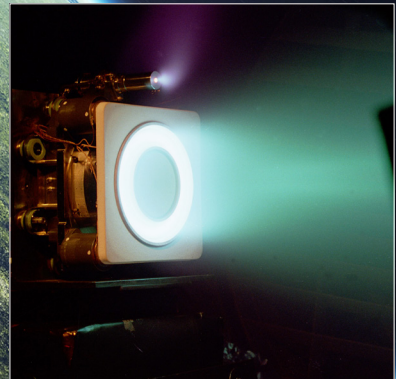

Aerojet Rocketdyne

Satellite Propulsion

Monopropellant Rocket Engines
Bipropellant Rocket Engines
Electric Propulsion Sub-Systems

Aerojet Rocketdyne

Aerojet Rocketdyne provides the most comprehensive portfolio of satellite propulsion in the industry, offering an unbiased approach on everything from solid and liquid, to gas and electric systems. We work with our customers to find the best solutions for their propulsion needs, calling upon more than 70 years of engineering expertise in launch vehicle and satellite operations with unprecedented mission success.